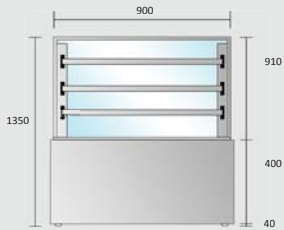

Square Glass Food Displays

GRT3-9D

- ◆28°C ambient conditions - 50% RH
- ◆Temperature range: 2°C to 8°C
- ◆W900 x D700 x H1350mm
- ◆10Apm GPO

GRT3-12D

- ◆28°C ambient conditions - 50% RH
- ◆Temperature range: 2°C to 8°C
- ◆W1200 x D700 x H1350mm
- ◆10Apm GPO

GRT3-15D

- ◆28°C ambient conditions - 50% RH
- ◆Temperature range: 2°C to 8°C
- ◆W1500 x D700 x H1350mm
- ◆10Apm GPO

GRT3-18D

- ◆28°C ambient conditions - 50% RH
- ◆Temperature range: 2°C to 8°C
- ◆W1800 x D700 x H1350mm
- ◆10Apm GPO

GRT3-21D

- ◆28°C ambient conditions - 50% RH
- ◆Temperature range: 2°C to 8°C
- ◆W2100 x D700 x H1350mm
- ◆10Apm GPO

Features

- ◆Stainless steel trim and base.
- ◆Heated top and front glass.
- ◆Three adjustable glass shelves plus base.
- ◆LED Lighting to each shelf, Sliding rear doors.
- ◆Electronic temperature control and display.
- ◆Ventilated system.
- ◆Double glazed glass.