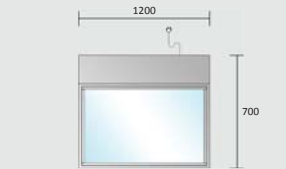

GRT3-15D

- ◆28°C ambient conditions - 50% RH
- ◆Temperature range: 2°C to 8°C
- ◆W1500 x D700 x H1350mm
- ◆10Apm GPO

GRT3-18D

- ◆28°C ambient conditions - 50% RH
- ◆Temperature range: 2°C to 8°C
- ◆W1800 x D700 x H1350mm
- ◆10Apm GPO

GRT3-21D

- ◆28°C ambient conditions - 50% RH
- ◆Temperature range: 2°C to 8°C
- ◆W2100 x D700 x H1350mm
- ◆10Apm GPO

Features

- ◆Stainless steel trim and base.
- ◆Heated top and front glass.
- ◆Three adjustable glass shelves plus base.
- ◆LED Lighting to each shelf, Sliding rear doors.
- ◆Electronic temperature control and display.
- ◆Ventilated system.
- ◆Double glazed glass.