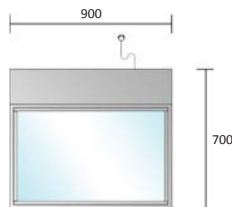

GRT3-21D

- ◆28°C ambient conditions - 50% RH
- ◆Temperature range: 2°C to 8°C
- ◆W2100 x D700 x H1350mm
- ◆10Apm GPO

Features

- ◆Stainless steel trim and base.
- ◆Heated top and front glass.
- ◆Three adjustable glass shelves plus base.
- ◆LED Lighting to each shelf, Sliding rear doors.
- ◆Electronic temperature control and display.
- ◆Ventilated system.
- ◆Double glazed glass.

Square Glass Hot Food Displays

GRT3-9D

- ◆28°C ambient conditions - 50% RH
- ◆Temperature range: 60°C to 75°C
- ◆W900 x D700 x H1350mm
- ◆10Apm GPO

GRT3-12D

- ◆28°C ambient conditions - 50% RH
- ◆Temperature range: 60°C to 75°C
- ◆W1200 x D700 x H1350mm
- ◆10Apm GPO