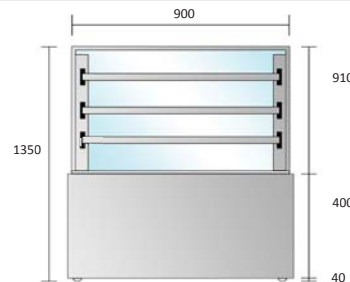

Square Glass Hot Food Displays

GRT3-9D

- ◆28°C ambient conditions - 50% RH
- ◆Temperature range: 60°C to 75°C
- ◆W900 x D700 x H1350mm
- ◆10Apm GPO

GRT3-12D

- ◆28°C ambient conditions - 50% RH
- ◆Temperature range: 60°C to 75°C
- ◆W1200 x D700 x H1350mm
- ◆10Apm GPO

Features

- ◆Double glazed glass panels.
- ◆Stainless steel finish base.
- ◆Three adjustable glass shelves plus base.
- ◆LED Lighting to each shelf, Sliding rear doors.
- ◆Electronic temperature control and display.
- ◆Matches all GRT3 cold cabinets.