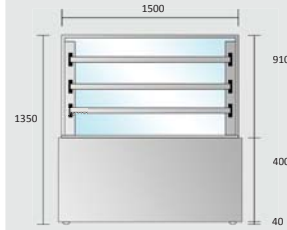

GRT3-15D

- ◆28°C ambient conditions - 50% RH
- ◆Temperature range: 2°C to 8°C
- ◆W1500 x D700 x H1350mm
- ◆10Apm GPO

GRT3-18D

- ◆28°C ambient conditions - 50% RH
- ◆Temperature range: 2°C to 8°C
- ◆W1800 x D700 x H1350mm
- ◆10Apm GPO

GRT3-21D

- ◆28°C ambient conditions - 50% RH
- ◆Temperature range: 2°C to 8°C
- ◆W2100 x D700 x H1350mm
- ◆10Apm GPO

Features

- ◆Stainless steel trim and base.
- ◆Heated top and front glass.
- ◆Three adjustable glass shelves plus base.
- ◆LED Lighting to each shelf, Sliding rear doors.
- ◆Electronic temperature control and display.
- ◆Ventilated system.
- ◆Double glazed glass.