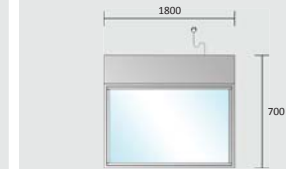

GRT3-15D

- ◆28°C ambient conditions - 50% RH
- ◆Temperature range: 2°C to 8°C
- ◆W1500 x D700 x H1350mm
- ◆10Apm GPO

GRT3-18D

- ◆28°C ambient conditions - 50% RH
- ◆Temperature range: 2°C to 8°C
- ◆W1800 x D700 x H1350mm
- ◆10Apm GPO

GRT3-21D

- ◆28°C ambient conditions - 50% RH
- ◆Temperature range: 2°C to 8°C
- ◆W2100 x D700 x H1350mm
- ◆10Apm GPO

Features

- ◆Stainless steel trim and base.
- ◆Heated top and front glass.
- ◆Three adjustable glass shelves plus base.
- ◆LED Lighting to each shelf, Sliding rear doors.
- ◆Electronic temperature control and display.
- ◆Ventilated system.
- ◆Double glazed glass.