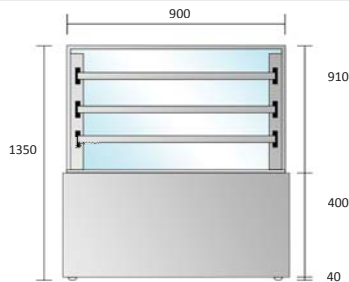

GRT3-21D

- ◆28°C ambient conditions - 50% RH
- ◆Temperature range: 2°C to 8°C
- ◆W2100 x D700 x H1350mm
- ◆10Apm GPO

Features

- ◆Stainless steel trim and base.
- ◆Heated top and front glass.
- ◆Three adjustable glass shelves plus base.
- ◆LED Lighting to each shelf, Sliding rear doors.
- ◆Electronic temperature control and display.
- ◆Ventilated system.
- ◆Double glazed glass.

Square Glass Hot Food Displays

GRT3-9D

- ◆28°C ambient conditions - 50% RH
- ◆Temperature range: 60°C to 75°C
- ◆W900 x D700 x H1350mm
- ◆10Apm GPO

GRT3-12D

- ◆28°C ambient conditions - 50% RH
- ◆Temperature range: 60°C to 75°C
- ◆W1200 x D700 x H1350mm
- ◆10Apm GPO