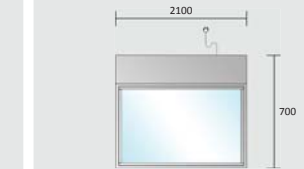

GRT3-21D

- ◆28°C ambient conditions - 50% RH
- ◆Temperature range: 2°C to 8°C
- ◆W2100 x D700 x H1350mm
- ◆10Apm GPO

Features

- ◆Stainless steel trim and base.
- ◆Heated top and front glass.
- ◆Three adjustable glass shelves plus base.
- ◆LED Lighting to each shelf, Sliding rear doors.
- ◆Electronic temperature control and display.
- ◆Ventilated system.
- ◆Double glazed glass.