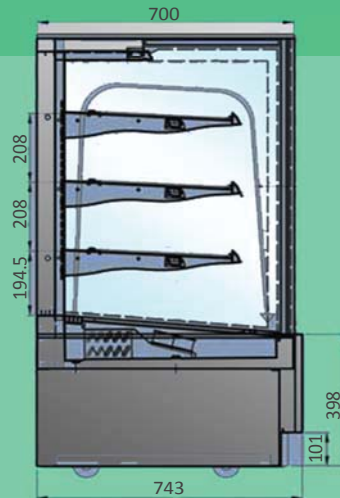

Features

- ◆Stainless steel trim and base.
- ◆Heated top and front glass.
- ◆Three adjustable glass shelves plus base.
- ◆LED Lighting to each shelf, Sliding rear doors.
- ◆Electronic temperature control and display.
- ◆Ventilated system.
- ◆Double glazed glass.

Warranty: 12 months labour and 24 months parts.
Also available in chocolate unit - price on application.