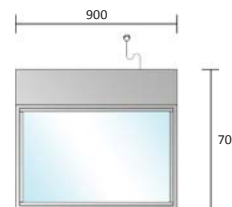

Square Glass Hot Food Displays

GRT3-9D

- ◆28°C ambient conditions - 50% RH
- ◆Temperature range: 60°C to 75°C
- ◆W900 x D700 x H1350mm
- ◆10Apm GPO

GRT3-12D

- ◆28°C ambient conditions - 50% RH
- ◆Temperature range: 60°C to 75°C
- ◆W1200 x D700 x H1350mm
- ◆10Apm GPO

Features

- ◆Double glazed glass panels.
- ◆Stainless steel finish base.
- ◆Three adjustable glass shelves plus base.
- ◆LED Lighting to each shelf, Sliding rear doors.
- ◆Electronic temperature control and display.
- ◆Matches all GRT3 cold cabinets.