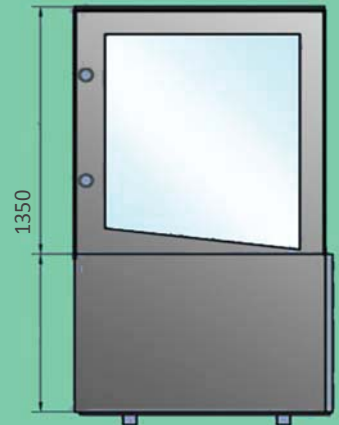

Features

- ◆Stainless steel trim and base.
- ◆Heated top and front glass.
- ◆Three adjustable glass shelves plus base.
- ◆LED Lighting to each shelf, Sliding rear doors.
- ◆Electronic temperature control and display.
- ◆Ventilated system.
- ◆Double glazed glass.

Warranty: 12 months labour and 24 months parts.
Also available in chocolate unit - price on application.