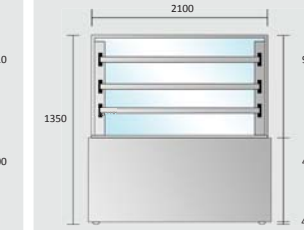

Square Glass Food Displays

GRT3-9D

- ◆28°C ambient conditions - 50% RH
- ◆Temperature range: 2°C to 8°C
- ◆W900 x D700 x H1350mm
- ◆10Apm GPO

GRT3-12D

- ◆28°C ambient conditions - 50% RH
- ◆Temperature range: 2°C to 8°C
- ◆W1200 x D700 x H1350mm
- ◆10Apm GPO

GRT3-15D

- ◆28°C ambient conditions - 50% RH
- ◆Temperature range: 2°C to 8°C
- ◆W1500 x D700 x H1350mm
- ◆10Apm GPO

GRT3-18D

- ◆28°C ambient conditions - 50% RH
- ◆Temperature range: 2°C to 8°C
- ◆W1800 x D700 x H1350mm
- ◆10Apm GPO

GRT3-21D

- ◆28°C ambient conditions - 50% RH
- ◆Temperature range: 2°C to 8°C
- ◆W2100 x D700 x H1350mm
- ◆10Apm GPO

Features

- ◆Stainless steel trim and base.
- ◆Heated top and front glass.
- ◆Three adjustable glass shelves plus base.
- ◆LED Lighting to each shelf, Sliding rear doors.
- ◆Electronic temperature control and display.
- ◆Ventilated system.
- ◆Double glazed glass.