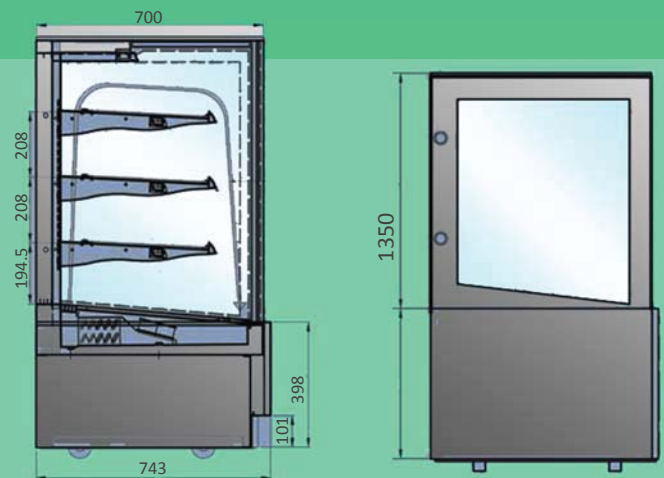

Features

- ◆Double glazed glass panels.
- ◆Stainless steel finish base.
- ◆Three adjustable glass shelves plus base.
- ◆LED Lighting to each shelf, Sliding rear doors.
- ◆Electronic temperature control and display.
- ◆Matches all GRT3 cold cabinets.

Warranty: 12 months labour and 24 months parts.