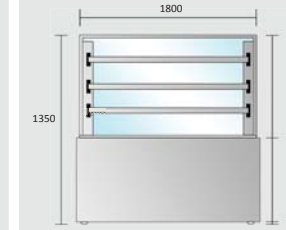

Square Glass Food Displays

GRT3-9D

- ◆28°C ambient conditions - 50% RH
- ◆Temperature range: 2°C to 8°C
- ◆W900 x D700 x H1350mm
- ◆10Apm GPO

GRT3-12D

- ◆28°C ambient conditions - 50% RH
- ◆Temperature range: 2°C to 8°C
- ◆W1200 x D700 x H1350mm
- ◆10Apm GPO

GRT3-15D

- ◆28°C ambient conditions - 50% RH
- ◆Temperature range: 2°C to 8°C
- ◆W1500 x D700 x H1350mm
- ◆10Apm GPO

GRT3-18D

- ◆28°C ambient conditions - 50% RH
- ◆Temperature range: 2°C to 8°C
- ◆W1800 x D700 x H1350mm
- ◆10Apm GPO

GRT3-21D

- ◆28°C ambient conditions - 50% RH
- ◆Temperature range: 2°C to 8°C
- ◆W2100 x D700 x H1350mm
- ◆10Apm GPO

Features

- ◆Stainless steel trim and base.
- ◆Heated top and front glass.
- ◆Three adjustable glass shelves plus base.
- ◆LED Lighting to each shelf, Sliding rear doors.
- ◆Electronic temperature control and display.
- ◆Ventilated system.
- ◆Double glazed glass.