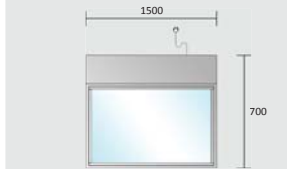

GRT3-15D

- ◆28°C ambient conditions - 50% RH
- ◆Temperature range: 2°C to 8°C
- ◆W1500 x D700 x H1350mm
- ◆10Apm GPO

GRT3-18D

- ◆28°C ambient conditions - 50% RH
- ◆Temperature range: 2°C to 8°C
- ◆W1800 x D700 x H1350mm
- ◆10Apm GPO

GRT3-21D

- ◆28°C ambient conditions - 50% RH
- ◆Temperature range: 2°C to 8°C
- ◆W2100 x D700 x H1350mm
- ◆10Apm GPO

Features

- ◆Stainless steel trim and base.
- ◆Heated top and front glass.
- ◆Three adjustable glass shelves plus base.
- ◆LED Lighting to each shelf, Sliding rear doors.
- ◆Electronic temperature control and display.
- ◆Ventilated system.
- ◆Double glazed glass.