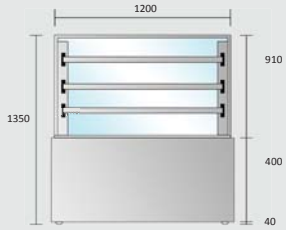

GRT3-15D

- ◆28°C ambient conditions - 50% RH
- ◆Temperature range: 2°C to 8°C
- ◆W1500 x D700 x H1350mm
- ◆10Apm GPO

GRT3-18D

- ◆28°C ambient conditions - 50% RH
- ◆Temperature range: 2°C to 8°C
- ◆W1800 x D700 x H1350mm
- ◆10Apm GPO

GRT3-21D

- ◆28°C ambient conditions - 50% RH
- ◆Temperature range: 2°C to 8°C
- ◆W2100 x D700 x H1350mm
- ◆10Apm GPO

Features

- ◆Stainless steel trim and base.
- ◆Heated top and front glass.
- ◆Three adjustable glass shelves plus base.
- ◆LED Lighting to each shelf, Sliding rear doors.
- ◆Electronic temperature control and display.
- ◆Ventilated system.
- ◆Double glazed glass.